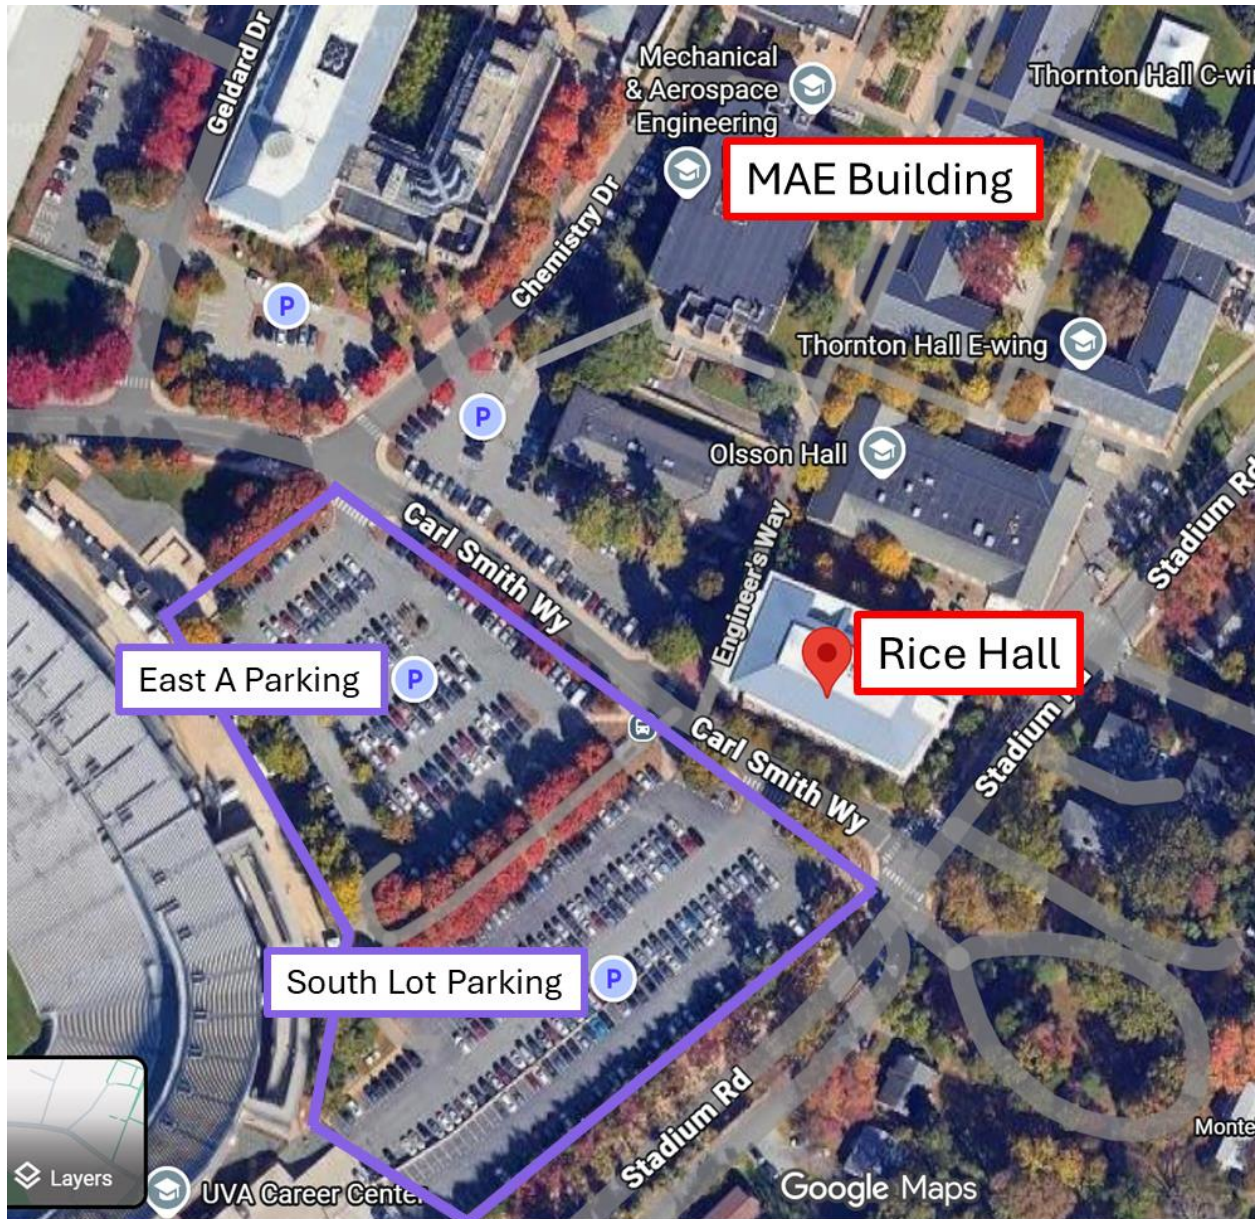

## Map and Parking Information for the RCCADS Workshop and IBS

**Please note:** Parking is available in the E3 lots near the UVA School of Engineering and Applied Science. Please park in one of the lots marked within the purple boundary.

There will be signs “Parking for RCCADS Workshop and Injury Biomechanics Symposium”.

The best address to get to these parking lots is 85 Engineers Way, Charlottesville VA 22903.